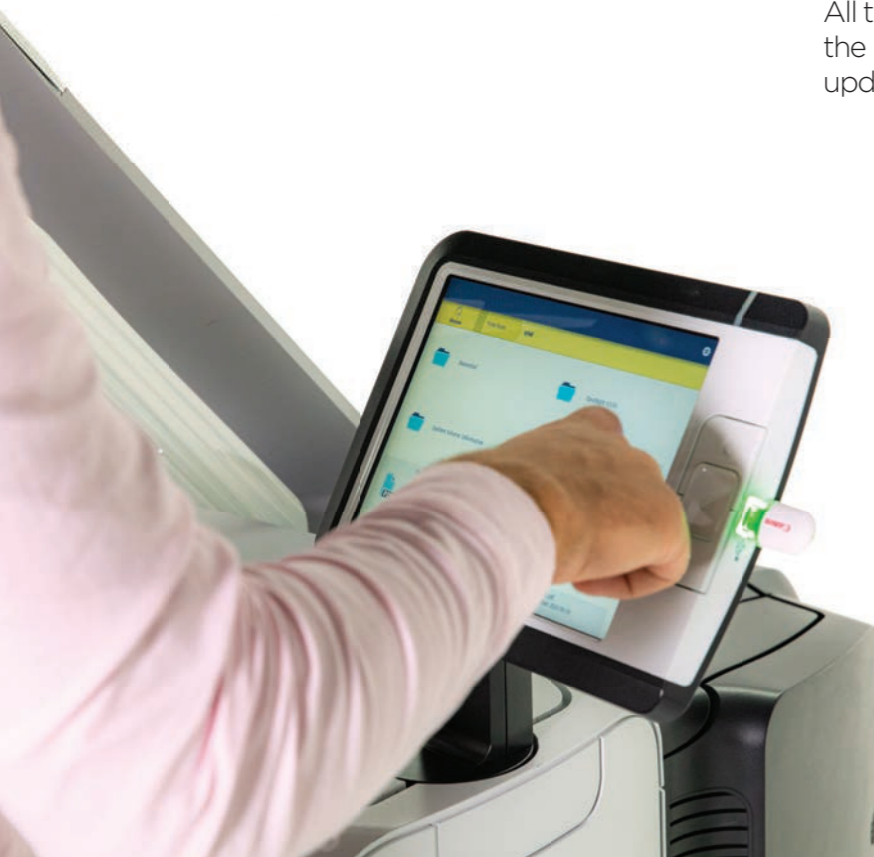

SECURE

PlotWave series

Secure on all levels

Security is critical in the modern office environment. Your data, your working environment and your results are in safe hands with the PlotWave series.

SMARTshield protects your data

Your data is protected in all phases of the print process. When the data is in transit, it is protected by secure, encrypted protocols. When at rest, your data is securely encrypted.

Since a printer is generally not used as a long-term data storage solution, deletion is made secure by data shredding and proper deleting protocols. There is also the option to remove the hard disk when the printer is decommissioned. Robust user authentication provides document security for users and activity control for budget managers. Hack prevention guards against malicious intrusion. All these security measures have been built for the long term: with software support, security updates and remote service.

Safeguard your professional results

The PlotWave Series has been designed for first-time-right printing. It helps you to avoid costly misprints and save time, paper and toner. Radiant Fusing technology prevents print resolution loss, dot size degradation, and line fuzziness, as the toner melts exactly where it is placed on the media. Achieve professional results with the integrated Scanner Express: Image Logic boosts readable details in the scanned file by reducing creases and paper folds in the scanned original. Boost scanning performance even further with the standalone high-volume Scanner Professional.

The user interface is rotatable for ergonomic comfort. In addition, the PlotWave series is environmentally friendly. The Radiant Fusing technology ensures low power consumption.